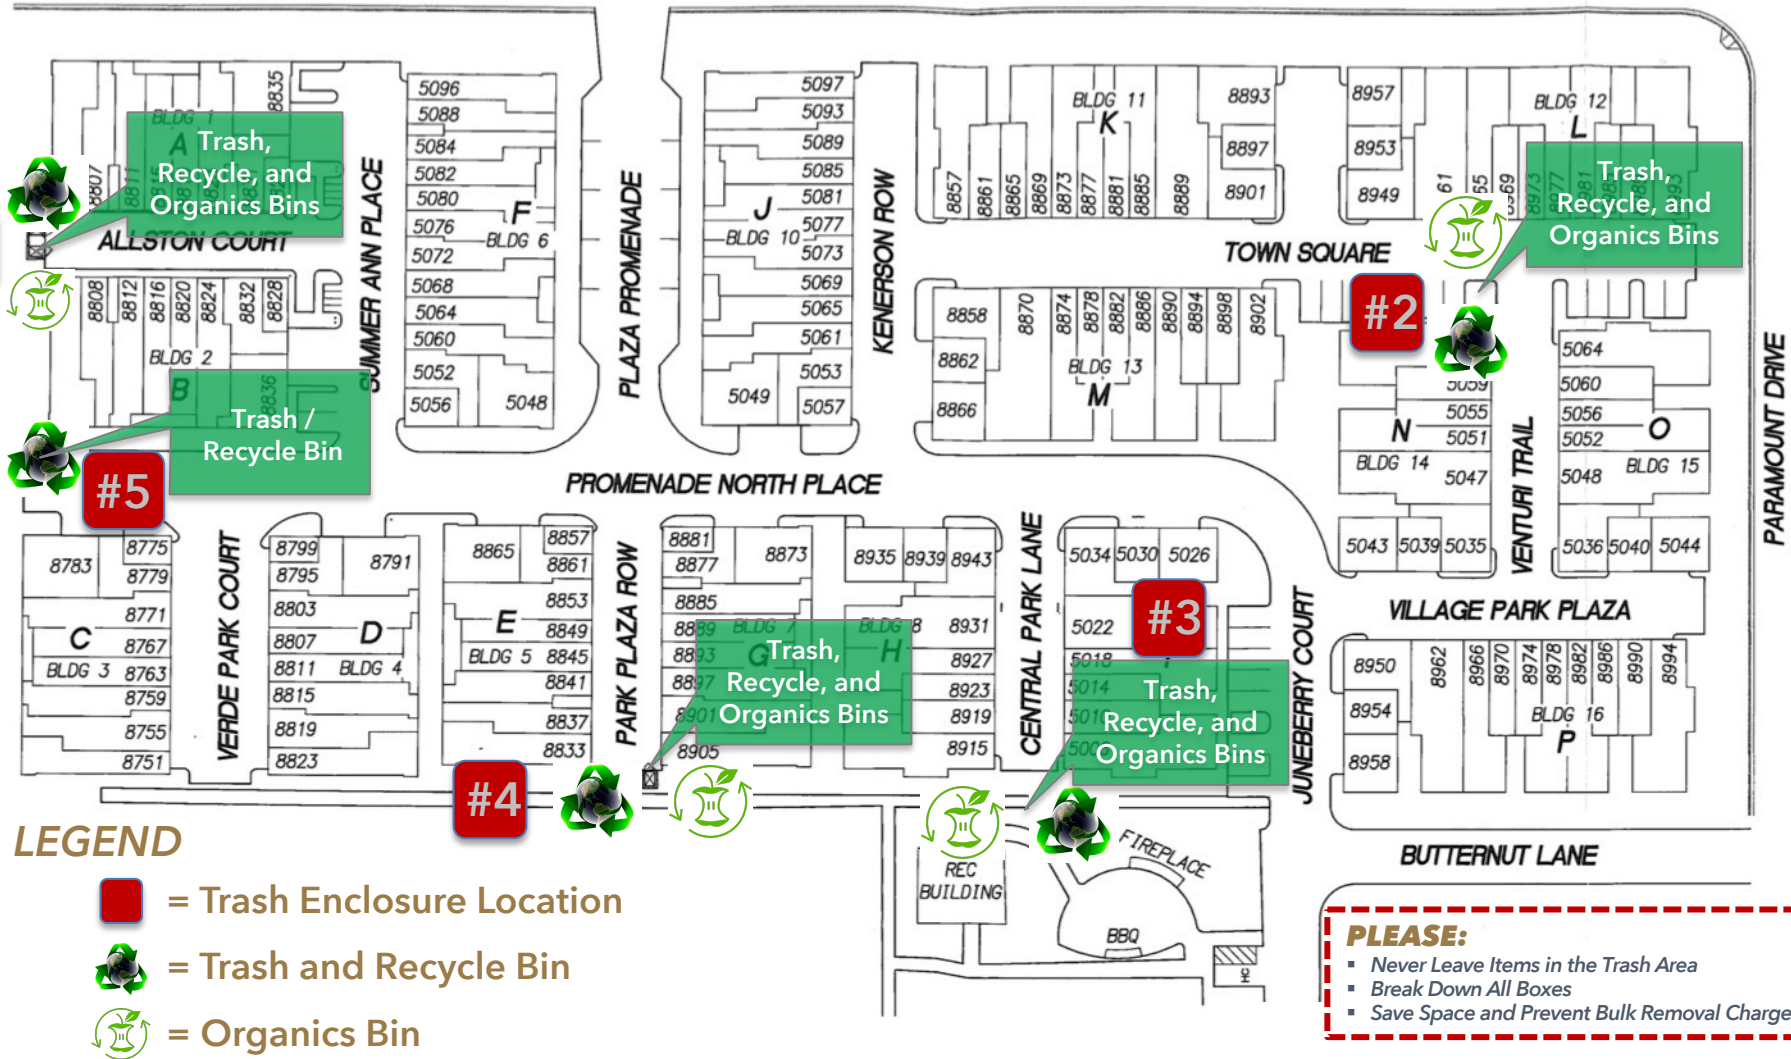

TRASH, RECYCLE, AND ORGANICS BIN LOCATIONS AT PROMENADE

LIGHTWAVE AVENUE

LEGEND

-  = Trash Enclosure Location
-  = Trash and Recycle Bin
-  = Organics Bin

PLEASE:

- Never Leave Items in the Trash Area
- Break Down All Boxes
- Save Space and Prevent Bulk Removal Charges

© Promenade at Spectrum 05/2022

Promenade at Spectrum

Promenade North Place, San Diego, CA 92123