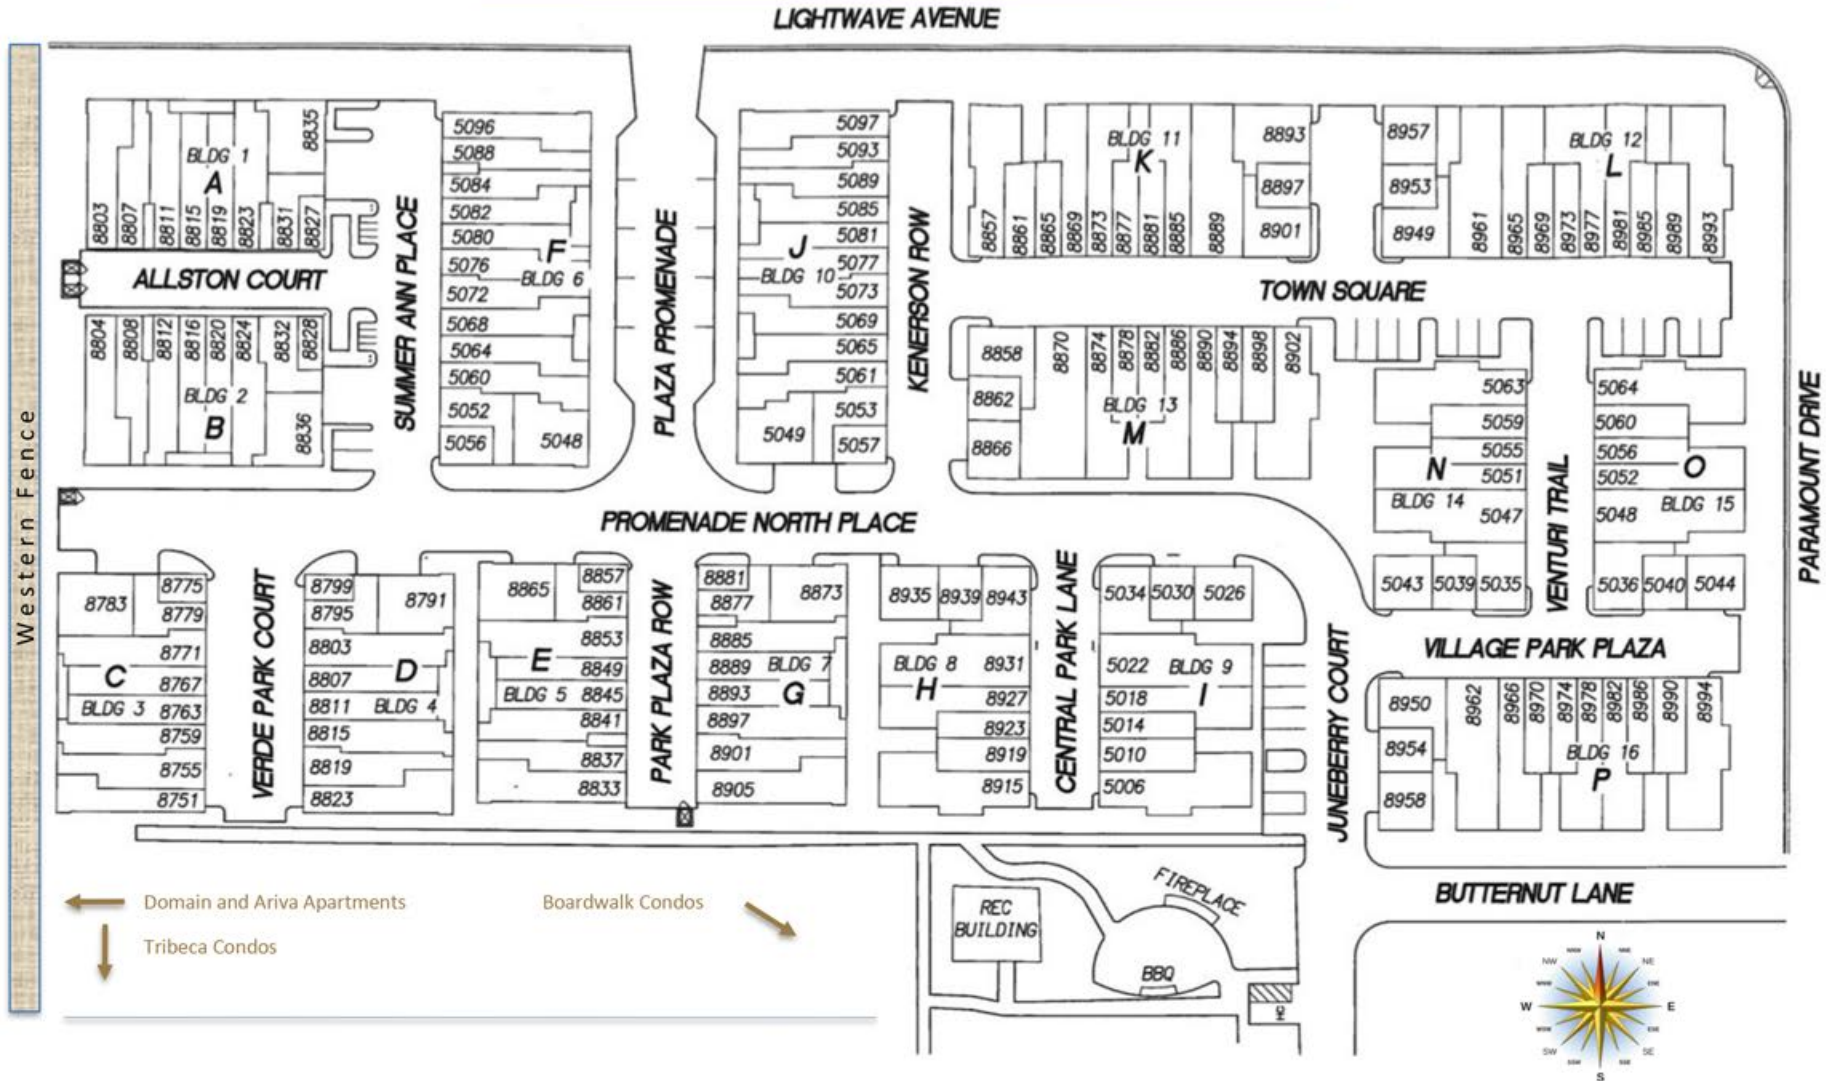

BUILDING LOCATIONS AT PROMENADE

© Promenade at Spectrum 6/2020

Promenade at Spectrum

Promenade North Place, San Diego, CA 92123